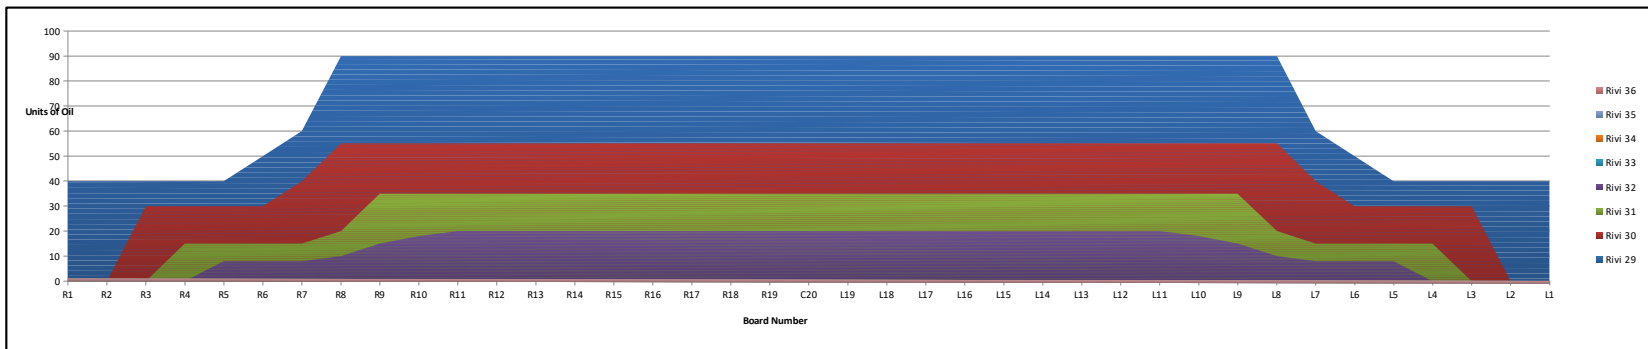

Pattern Parameters

Pattern Number:
Joku kisa 2023
Mode: Clean & Oil
Forward Speed: Quick Clean
Start Cleaner Spray: 0
Start Squeegee: 0
Start Oiling: 6
Split Pattern:

Supplies Information

Lane Cleaner: Judge
Cleaner Mixture Ratio: 6 : 1
Cleaner Transition Distance: Authority22
Cleaner Spray End Distance: 54 Envoy
Lane Conditioner: hp 209hv

Notes:

Table with 8 columns (Zone 1-8) and 3 rows (Zone End Distance, Zone Ratio, Zone Volume (ml)).

Table with 8 rows (ZONE 1-8) and 33 columns (7 Pin Side, Board Number, 10 Pin Side).

Joku kisa 2023

Crosswise Ratios (by units)

Zone 1			Zone 5		
	Average	Ratio		Average	Ratio
3L-7L	Left = 46,0	1,9	3L-7L	Left = 0,0	#JAKO/0!
3R-7R	Right= 46,0	1,9	3R-7R	Right= 0,0	#JAKO/0!
18L-18R	Center = 90,0		18L-18R	Center= 0,0	
Zone 2			Zone 6		
	Average	Ratio		Average	Ratio
3L-7L	Left = 32,0	1,7	3L-7L	Left = #JAKO/0!	#JAKO/0!
3R-7R	Right= 32,0	1,7	3R-7R	Right= #JAKO/0!	#JAKO/0!
18L-18R	Center= 55,0		18L-18R	Center= #JAKO/0!	
Zone 3			Zone 7		
	Average	Ratio		Average	Ratio
3L-7L	Left = 12,0	2,9	3L-7L	Left = #JAKO/0!	#JAKO/0!
3R-7R	Right= 12,0	2,9	3R-7R	Right= #JAKO/0!	#JAKO/0!
18L-18R	Center= 35,0		18L-18R	Center = #JAKO/0!	
Zone 4			Zone 8		
	Average	Ratio		Average	Ratio
3L-7L	Left = 4,8	4,1	3L-7L	Left = #JAKO/0!	#JAKO/0!
3R-7R	Right= 4,8	4,1	3R-7R	Right= #JAKO/0!	#JAKO/0!
18L-18R	Center = 20,0		18L-18R	Center= #JAKO/0!	